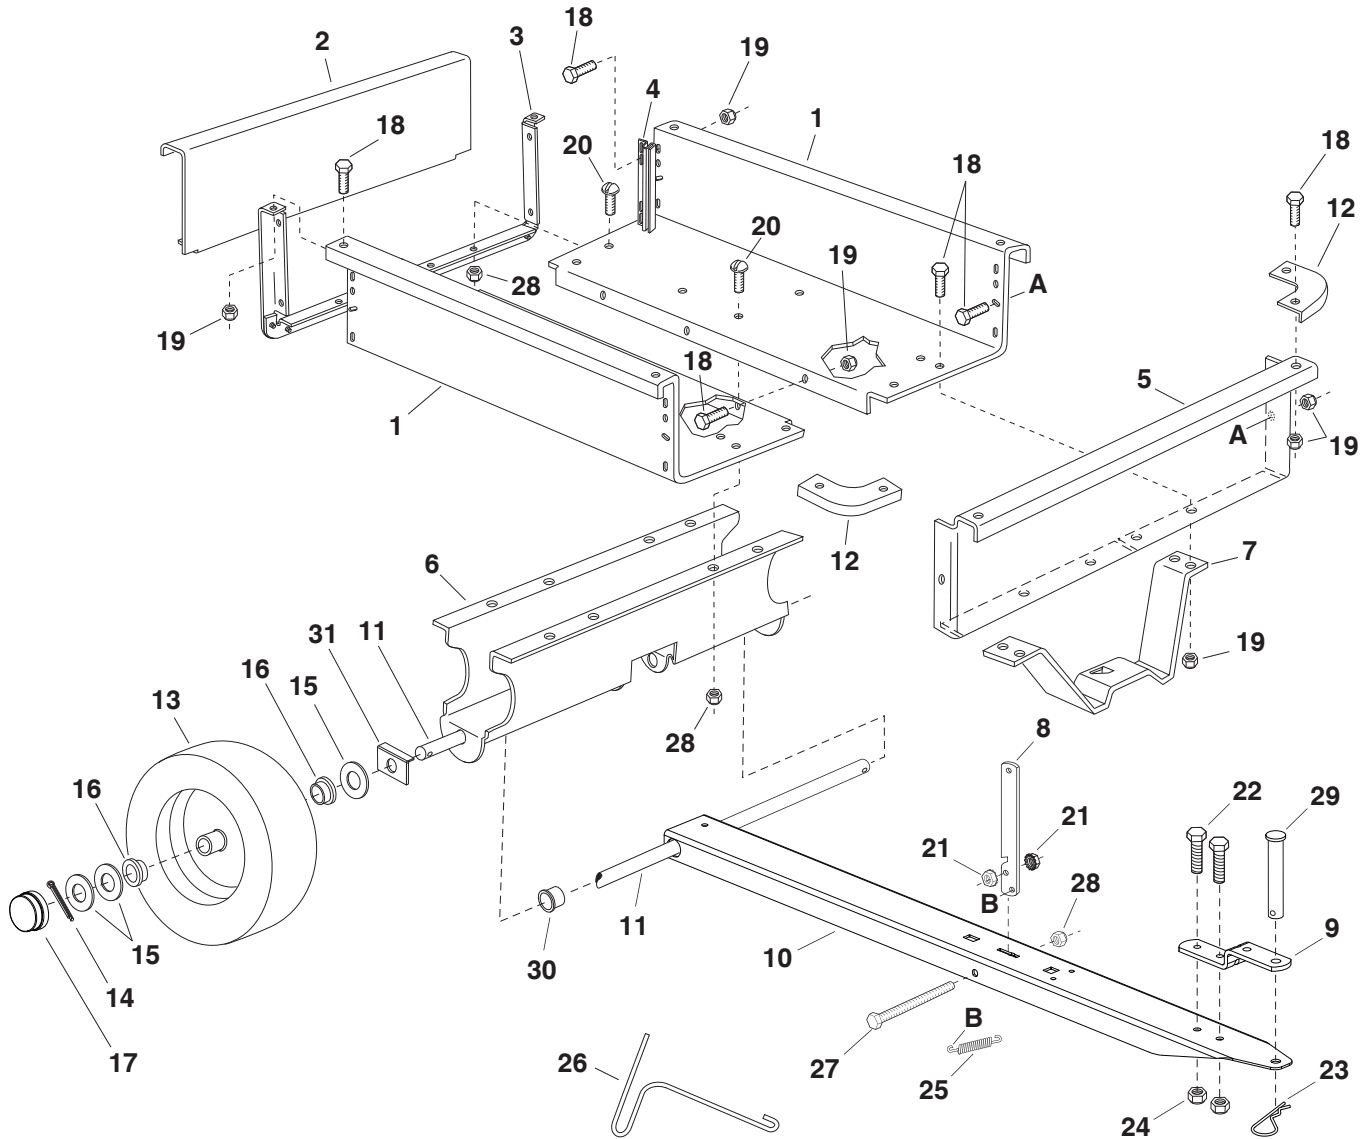

45-01014-999

REF NO.	PART NO.	DESCRIPTION	QTY	REF NO.	PART NO.	DESCRIPTION	QTY
1	23985	Cart Body	2	17	43014	Hub Cap	2
2	23502	Tailgate	1	18	43866	1/4-20 x 5/8" Hex Bolt	21
3	62458	Tailgate Reinforcement Bracket	1	19	47189	1/4-20 Nylock Nut	21
4	23548	Tailgate Guide	2	20	43814	5/16-18 x 3/4" Truss Hd Bolt	12
5	23492	Front Panel	1	21	46980	5/16-18 Hex Nut (SEMS)	2
6	25996	Wheel Support	1	22	43001	3/8-16 x 1" Hex Bolt	2
7	24497	Latch Stand Bracket	1	23	43343	1/8" Hair Cotter pin	1
8	24498	Latch Lock Lever	1	24	HA21362	3/8-16 Nylock Nut	2
9	23687	Hitch Bracket	1	25	47408	Extension Spring	1
10	27716	Draw Bar Tongue	1	26	47622	Spring Puller Tool	1
11	24896	Axle, Wheel 3/4" Dia	1	27	47407	5/16-18 x 4" Hex Bolt	1
12	23484	Front Corner Cap	2	28	47810	5/16-18 Nylock Nut	13
13	43008	Wheel 16/4.00 x 8.00	2	29	HA23638	Clevis Pin	1
14	43010	1/8" dia x 1" Cotter Pin	2	30	44798	Flanged Bearing	2
15	43009	3/4" Flat Washer	6	31	25912	Axle Clip	2
16	43631	Wheel Bearing	4		42965	Owners Manual	1